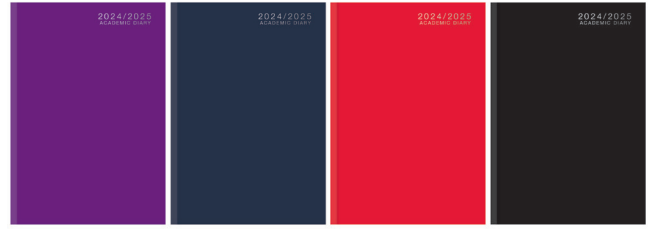

A4 Week to View Casebound

CODE 3887
Trade Price (each) **£2.78**
Pack Size **12**
Retail Price (each) **£4.99**
Packs Required