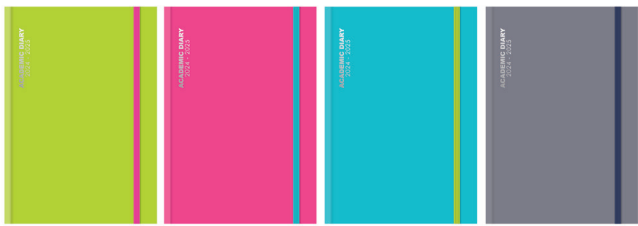

A4 Day to Page Coloured Edge

CODE 3199
Trade Price (each) **£5.56**
Pack Size **4**
Retail Price (each) **£9.99**
Packs Required