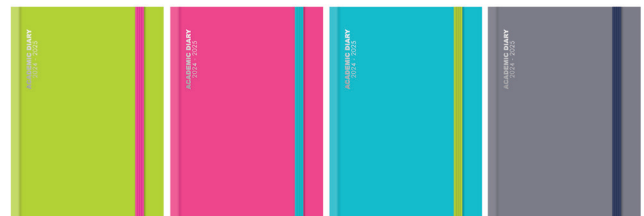

A5 Day to Page Coloured Edge

CODE	3198
Trade Price (each)	£3.06
Pack Size	8
Retail Price (each)	£5.49
Packs Required	____