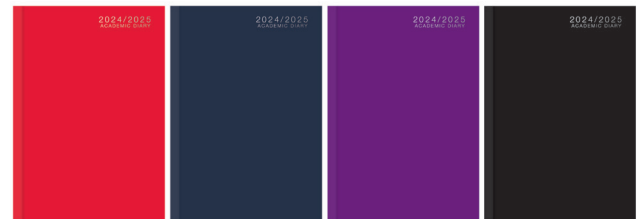

A5 Week to View Casebound

CODE	3195
Trade Price (each)	£1.56
Pack Size	12
Retail Price (each)	£2.79
Packs Required	____