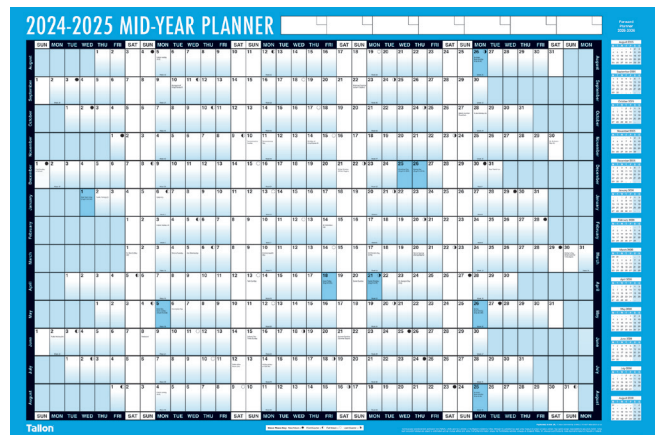

A5 Day to Page Textured Paper

CODE 3210
Trade Price (each) **£3.06**
Pack Size **8**
Retail Price (each) **£5.49**
Packs Required

A4 Week to View Casebound

CODE 3887
Trade Price (each) **£2.78**
Pack Size **12**
Retail Price (each) **£4.99**
Packs Required

A4 Day to Page Coloured Edge

CODE 3199
Trade Price (each) **£5.56**
Pack Size **4**
Retail Price (each) **£9.99**
Packs Required

Academic Planner

Large (880 x 580mm)

CODE 3923
Trade Price (each) **£1.11**
Pack Size **24**
Retail Price (each) **£1.99**
Packs Required

Name:	____
Company:	____
Email:	____
Telephone:	____

We look forward to receiving your order