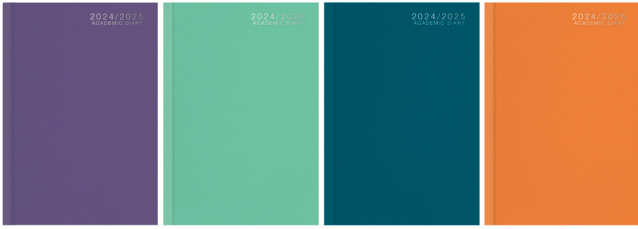

### A5 Day to Page Coloured Edge

<b>CODE</b>	<b>3198</b>
Trade Price (each)	<b>£3.06</b>
Pack Size	<b>8</b>
Retail Price (each)	<b>£5.49</b>
Packs Required	<input type="text"/>